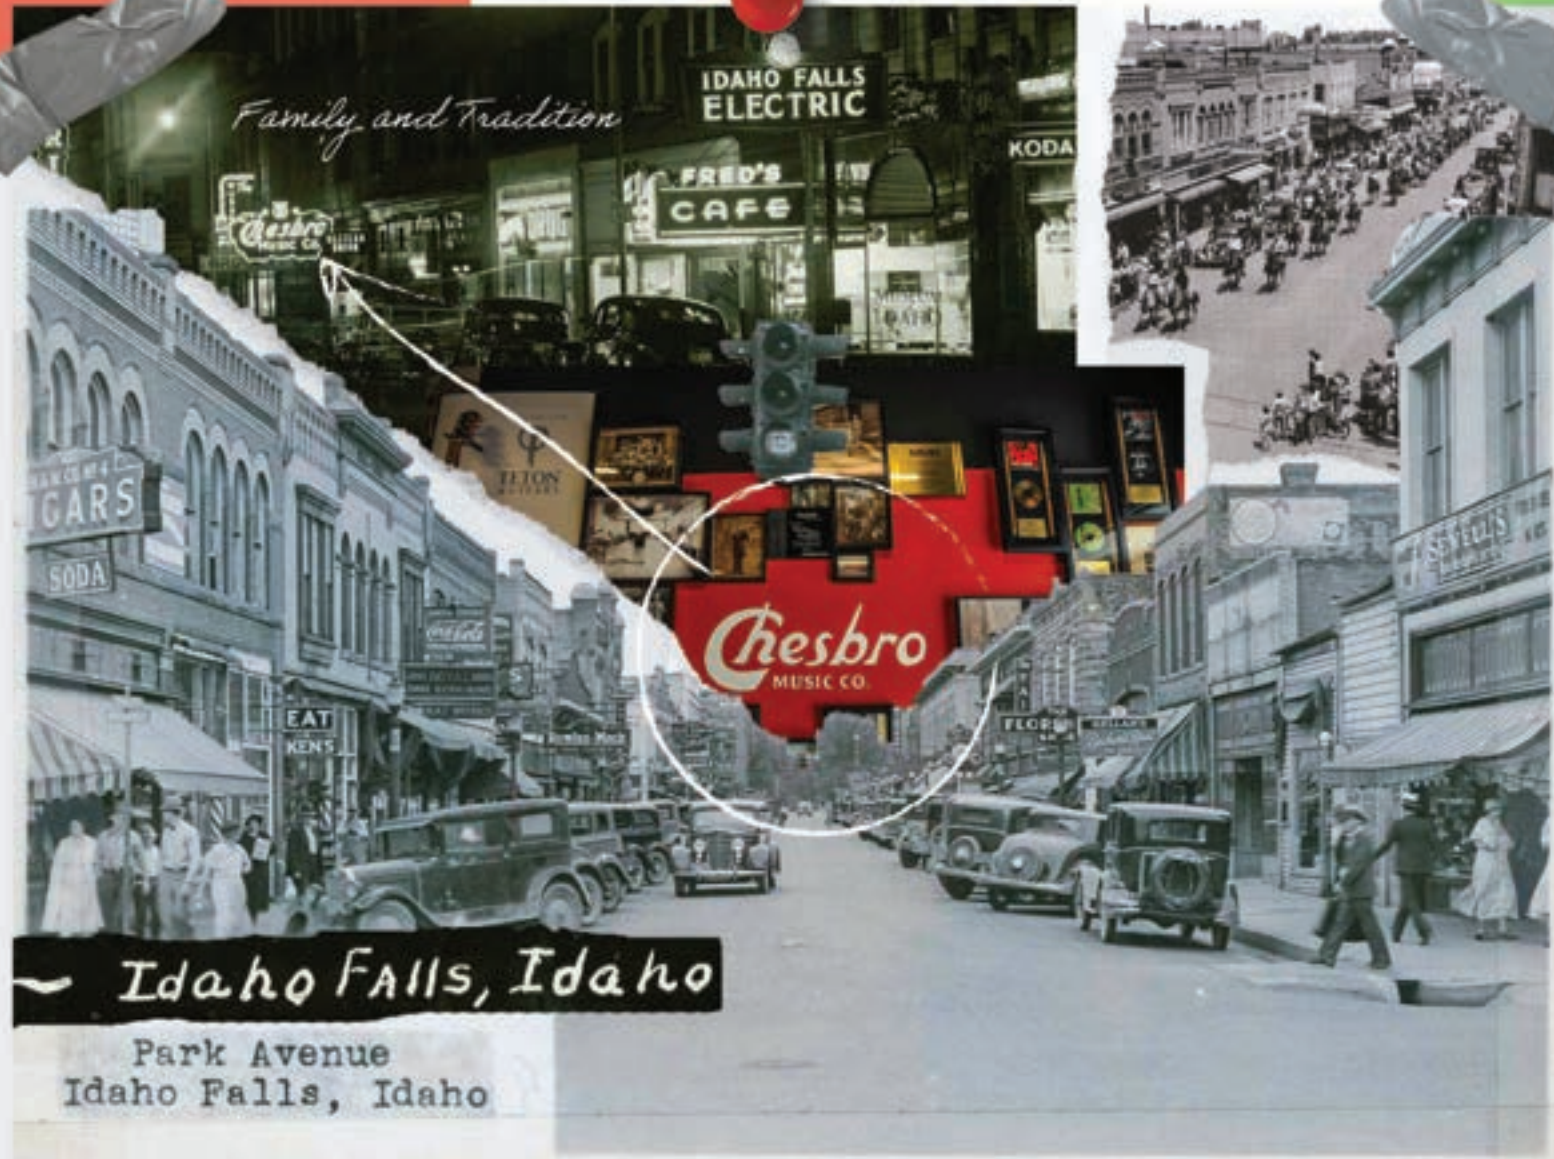

1,1¹

2021-22 STYLE & BRANDING GUIDE FOR EVERYTHING CHESBRO

SINCE 1
9
1
1

Broadway & Park Ave -1910
Courtesy Museum of Idaho

View of Samsel-Murphy Building
State Bank, Golden Rule Store. Children on corner.
Delivery wagon and team near corner.

2
0
2
1
SEPT

Broadway & Park Ave -1910
Courtesy Museum of Idaho

View of Samsel-Murphy Building
State Bank, Golden Rule Store. Children on corner.
Delivery wagon and team near corner.

Forever true to our roots. The modern classic.

Idaho Falls, Idaho

Park Avenue
Idaho Falls, Idaho

2021-22 Style and branding
guide for everything Chesbro.

OVERVIEW

Overview

This document communicates showcases the brand identity of Chesbro Music Company, clearly articulating the mission, values and persona for the design of all subsequent Chesbro artifacts. Along with this, the guide clearly states our mission and established brands.

History

Chesbro Music Company has been the moving force for music in Eastern Idaho for more than 109 years. When Horace Chesbro and his wife Ella moved to the Idaho Falls area in 1911, he brought the following ideals with him: