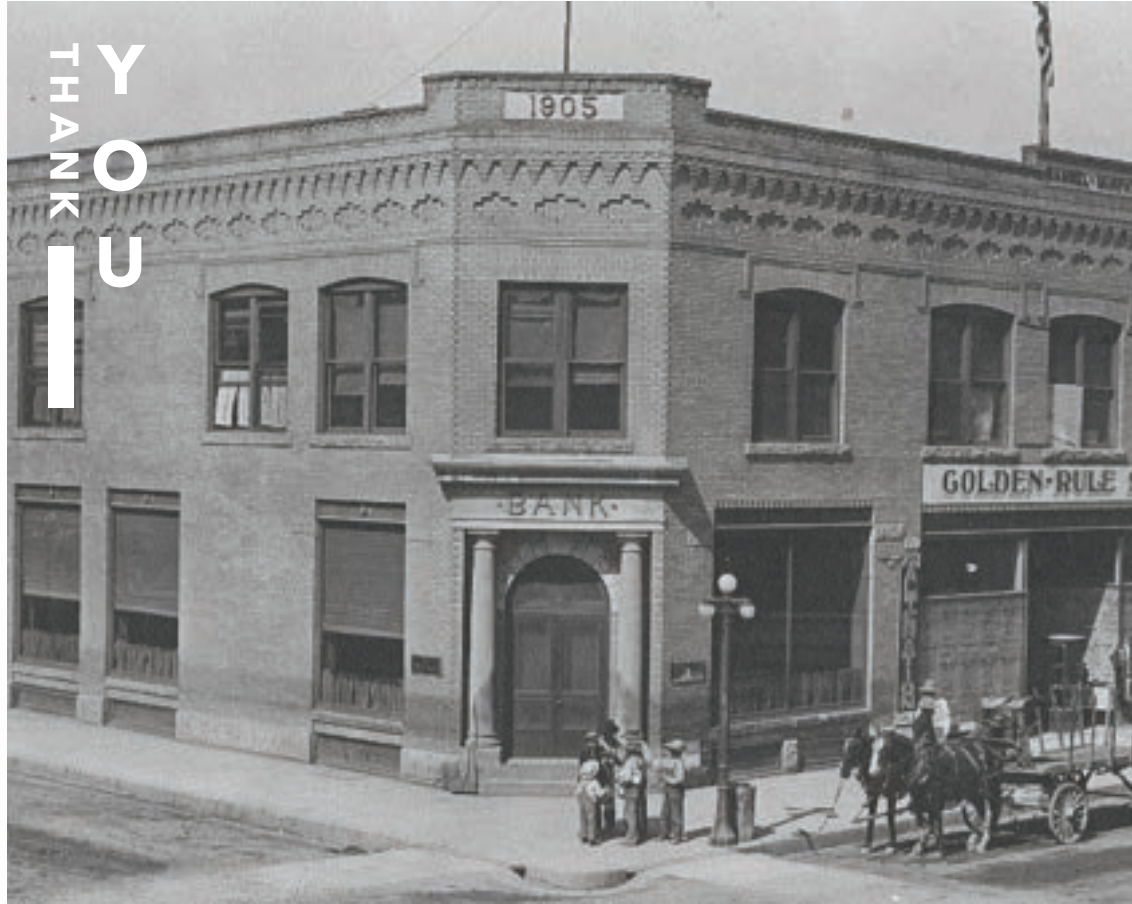

History

Chesbro Music Company has been the moving force for music in Eastern Idaho for more than 109 years. When Horace Chesbro and his wife Ella moved to the Idaho Falls area in 1911, he brought the following ideals with him:

From our modest beginnings delivering pianos in the back of Horace's Model T and starting band programs in the local schools, Chesbro Music Co. has grown to become one of the largest distributors of printed music and instruments in the U.S. and a major wholesaler and retailer of brand-name and private-brand guitars, musical instruments and accessories.

Forever true to our roots. The modern classic.

Idaho Falls, Idaho

2021-22 Style and branding guide for everything Chesbro.

WWW.CHESBRORETAIL.COM